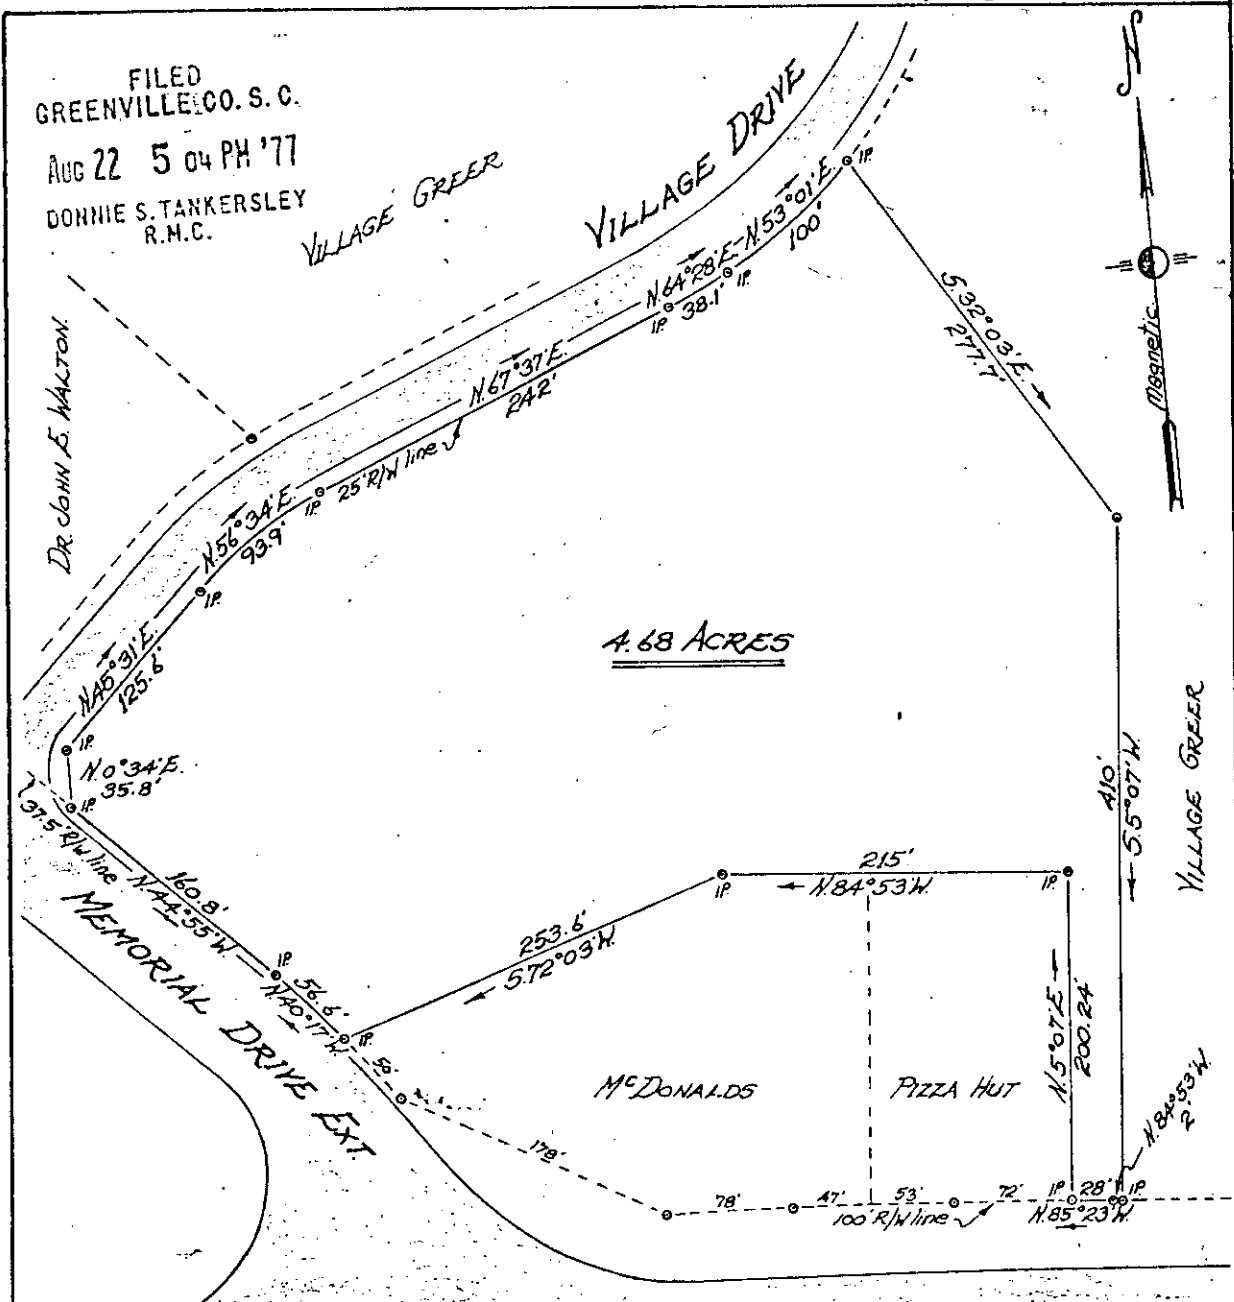

4-0-380

FILED
GREENVILLE CO. S. C.

AUG 22 5 04 PM '77

DONNIE S. TANKERSLEY
R.M.C.

4.68 ACRES

← To Greenville

WADE HAMPTON BLVD.
(US. #29)

To Spartanburg →

PROPERTY OF
BANK OF GREER ✓

Located in Greer

GREENVILLE COUNTY,

SOUTH CAROLINA.

SCALE: 1" = 100 FEET.

MAY 25 1977.

5875

Tri-State Surveyors
109 Few Street
Greer, S. C. 29651